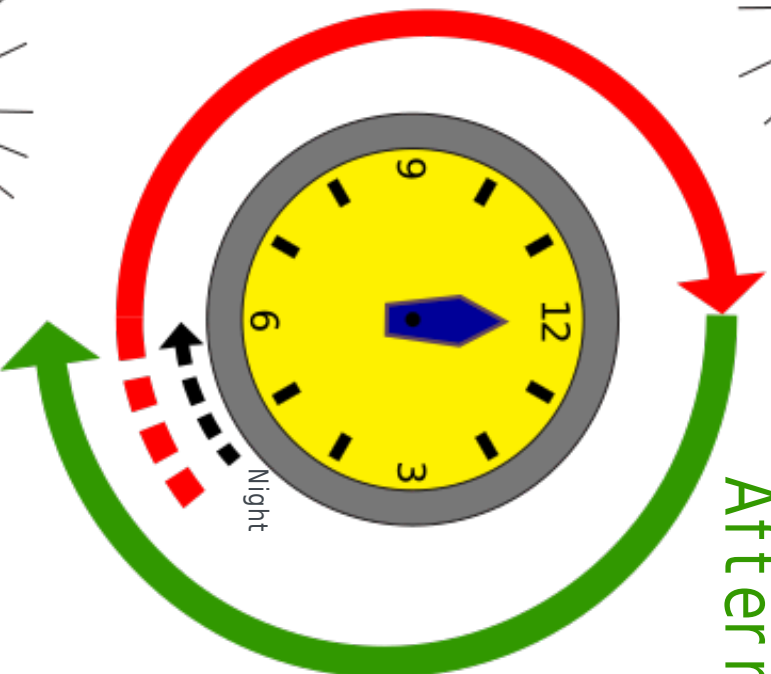

Parts of the Day

12 (o'clock)
Noon
Midday

Afternoon

Morning

12 (o'clock)
24 hours
Midnight

Night

Evening